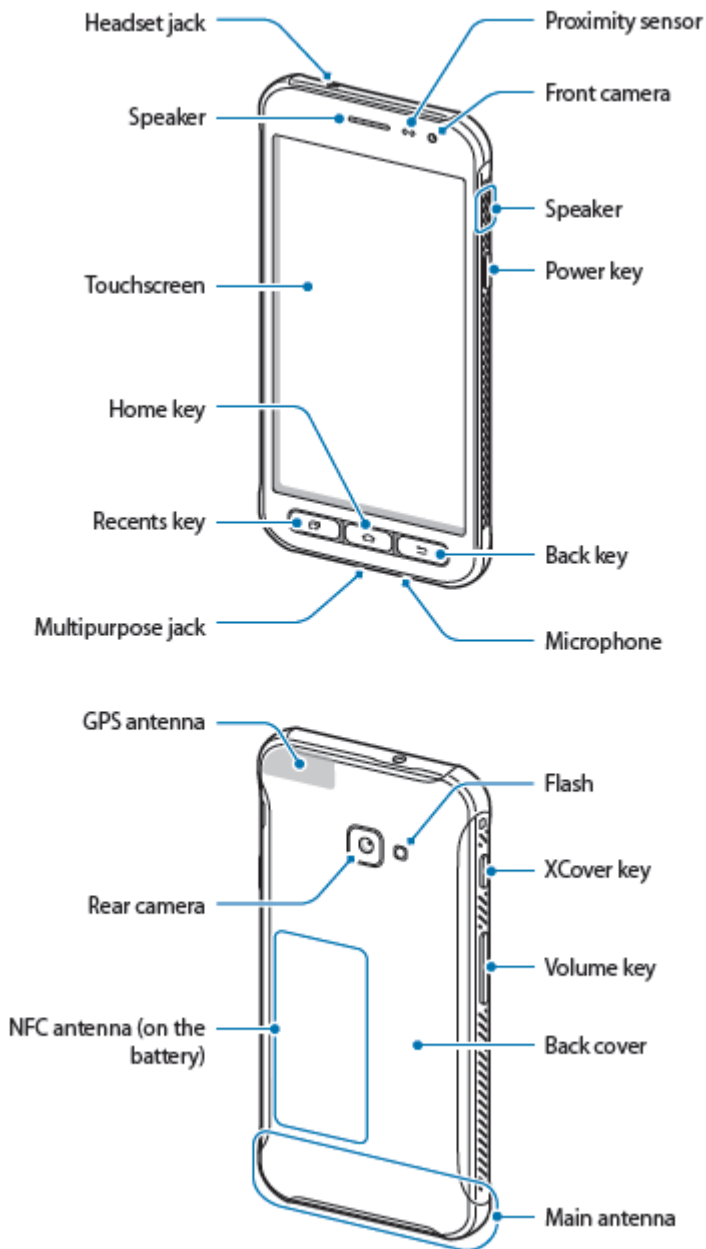

Samsung Galaxy Xcover 4 – Getting Started

Home screen

The Home screen is the starting point for accessing all of the device's features. It displays widgets, shortcuts to apps, and more.

To view other panels, swipe to the left or right.