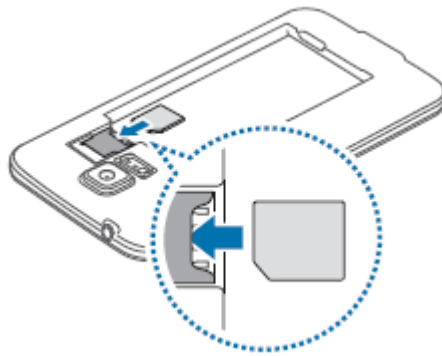

Samsung Galaxy S5 Neo - How to insert your sim card

Please slide the sim into slot with the gold chip facing down.

If you needed a new sim card, you will have received a triple sim card pack. You'll need to pop out the appropriate sim card that is needed for your Samsung Galaxy S5 Nero.

Mini-SIM

Micro SIM

Nano Sim

Samsung Galaxy S5 Neo uses a Micro sim card.